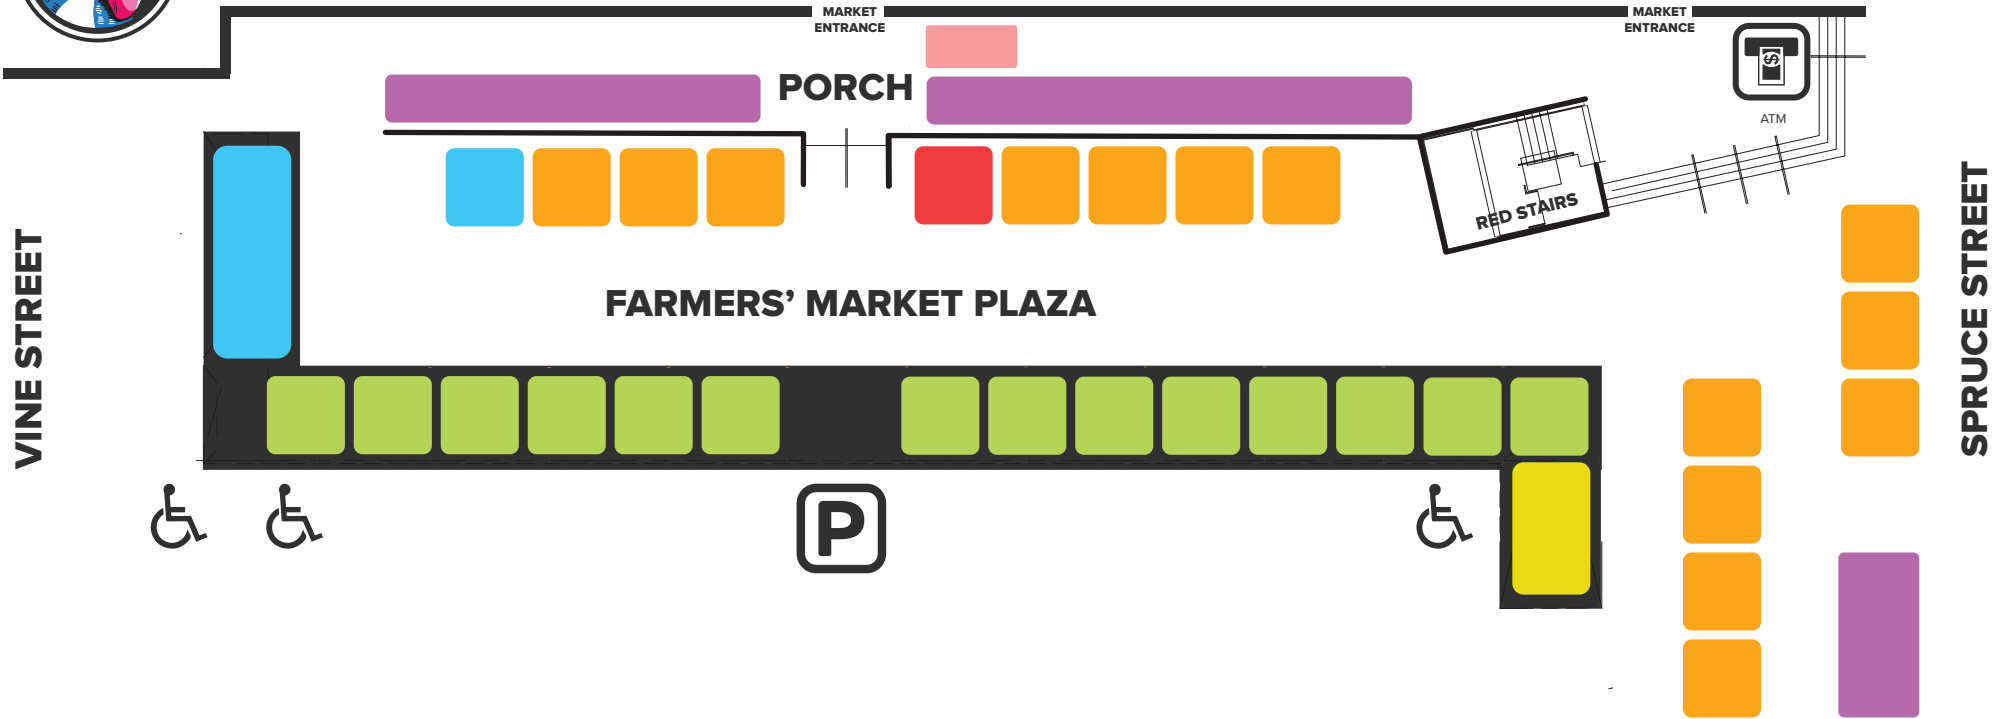

PLAZA LAYOUT

- LIVE ENTERTAINMENT
- OUTDOOR SEATING
- SNACKS, BAKERY & OTHER FOOD ITEMS
- PRODUCE, FLOWERS, EGGS & HONEY
- COMPOST DROP-OFF
- JEWELRY, SOAP & OTHER ARTISANAL ITEMS
- PARKING VALIDATION, LOYALTY CARD STAMP, OHIO DIRECTION CARD SALES, INFORMATION & NORTH MARKET MERCH

**LOOKING FOR MORE FRESH ITEMS?
FIND THESE AND MORE INSIDE:**

- MEAT, FISH & POULTRY
- MORE PRODUCE
- OLIVE OILS, VINEGARS, PRESERVES, & SPICES
- MORE FLOWERS
- CHEESE
- BREAD

59 Spruce Street | Columbus, OH 43215